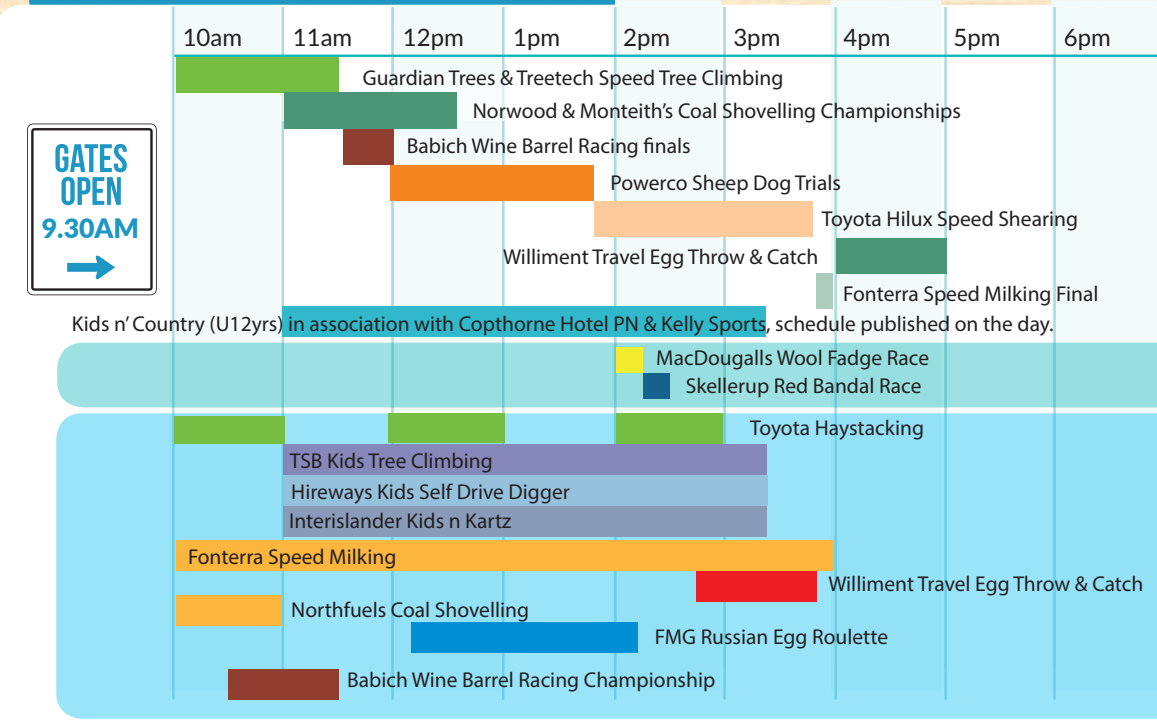

# 2019 SCHEDULE

The Square | Palmertson North  
[ruralgames.co.nz](http://ruralgames.co.nz)

## SATURDAY 9<sup>TH</sup> MARCH

**GATES OPEN**  
**9.30AM**  
 →

\* Public access to this event location available from 7:30am

## SUNDAY 10<sup>TH</sup> MARCH

**GATES OPEN**  
**9.30AM**  
 →

NB All times subject to change.  
 For latest updates please see [ruralgames.co.nz](http://ruralgames.co.nz) or our Facebook page.

**HILUX | ENOUGH SAID.**