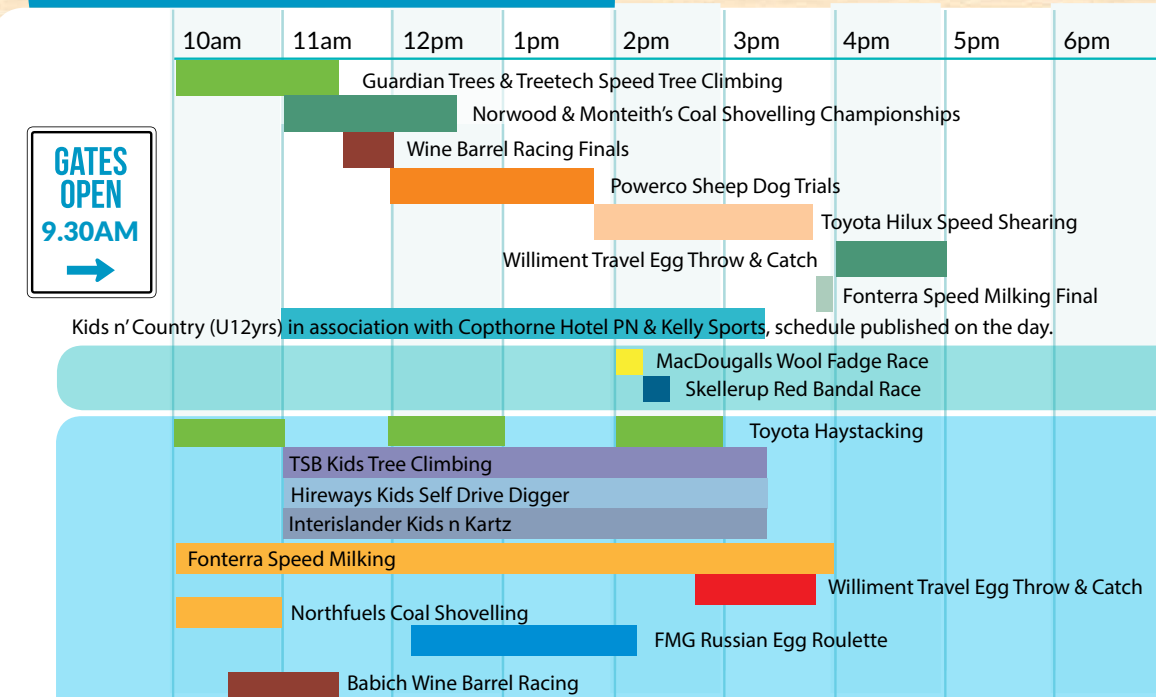

2019 SCHEDULE

The Square | Palmertson North
ruralgames.co.nz

HILUX NEW ZEALAND
RURAL GAMES

SATURDAY 9TH MARCH

GATES OPEN
9.30AM
→

* Public access to this event location available from 7:30am

SUNDAY 10TH MARCH

GATES OPEN
9.30AM
→

NB All times subject to change.
For latest updates please see
ruralgames.co.nz or our Facebook page.

HILUX | ENOUGH SAID.

Norwood

POWERED BY
PALMERSTON
NORTH CITY