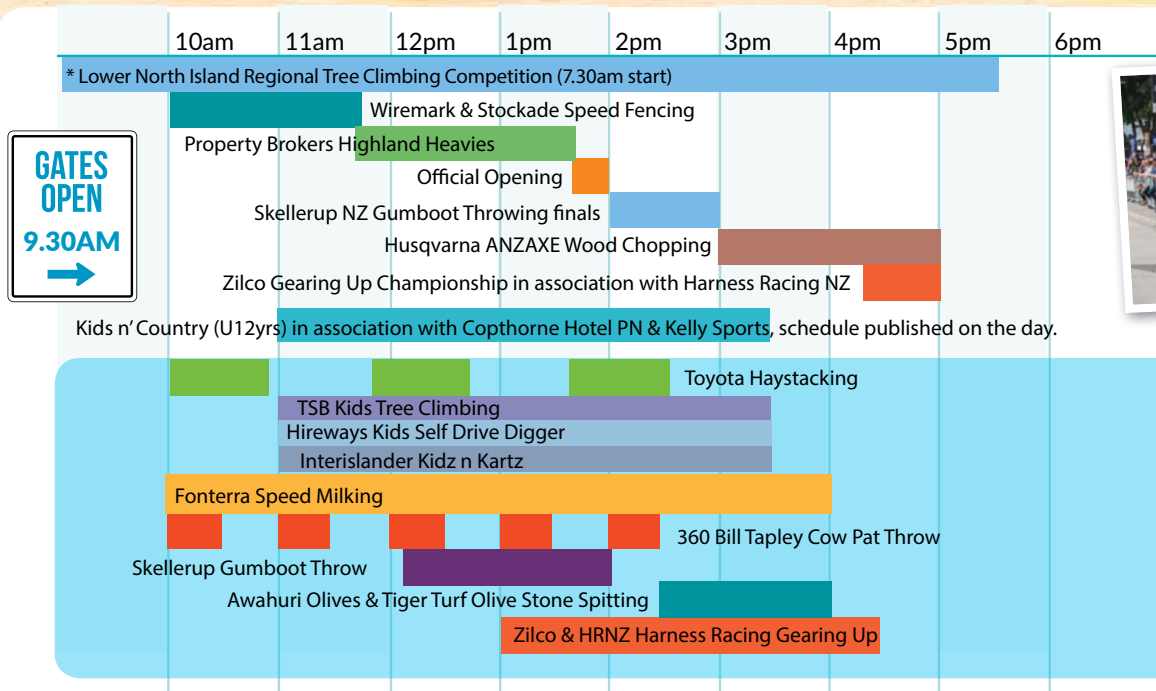

2019 SCHEDULE

The Square | Palmertson North
ruralgames.co.nz

HILUX NEW ZEALAND
RURAL GAMES

SATURDAY 9TH MARCH

GATES OPEN
9.30AM
→

* Public access to this event location available from 7:30am

SUNDAY 10TH MARCH

GATES OPEN
9.30AM
→

NB All times subject to change.
For latest updates please see
ruralgames.co.nz or our Facebook page.

HILUX | ENOUGH SAID.

Norwood

POWERED BY
PALMERSTON
NORTH CITY