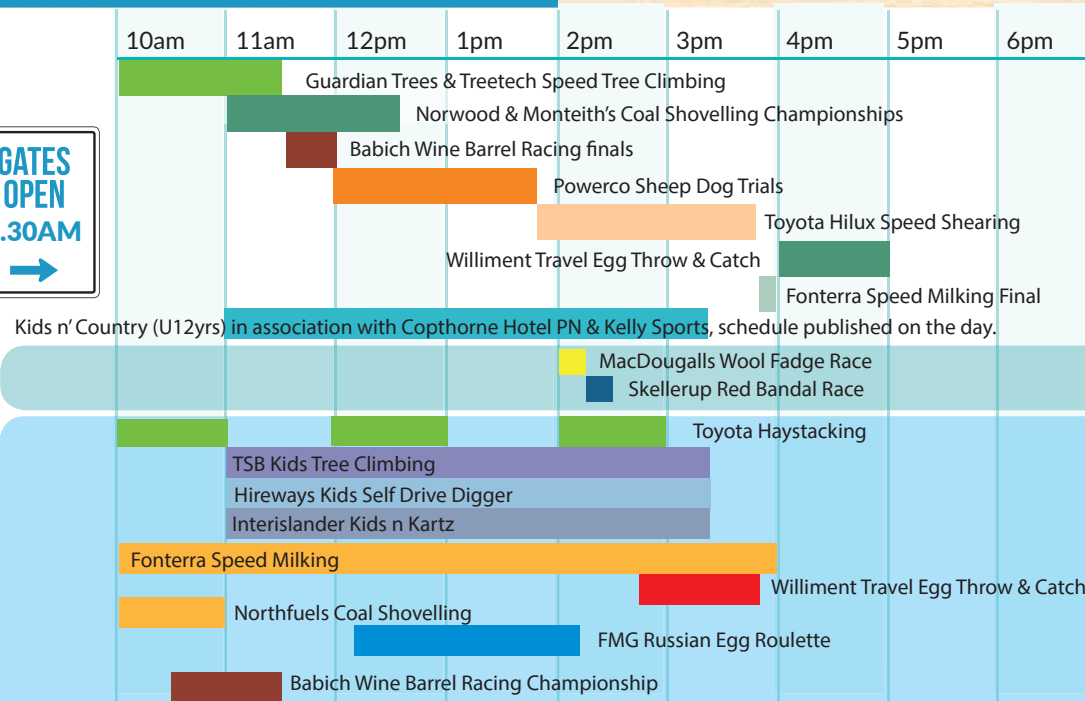

# 2019 SCHEDULE

The Square | Palmertson North  
[ruralgames.co.nz](http://ruralgames.co.nz)

HILUX NEW ZEALAND  
**RURAL GAMES**

## SATURDAY 9<sup>TH</sup> MARCH

**GATES OPEN**  
**9.30AM**  
 →

\* Public access to this event location available from 7:30am

## SUNDAY 10<sup>TH</sup> MARCH

**GATES OPEN**  
**9.30AM**  
 →

NB All times subject to change.  
 For latest updates please see [ruralgames.co.nz](http://ruralgames.co.nz) or our Facebook page.

**HILUX | ENOUGH SAID.**